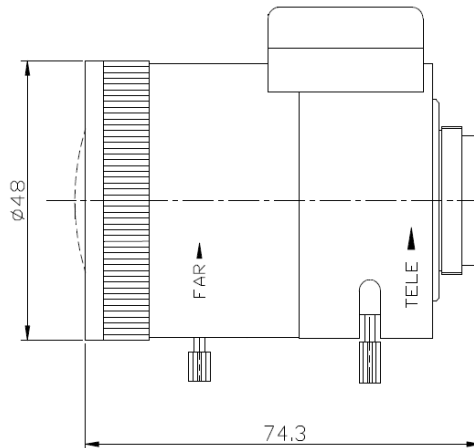

Dimensions

Zhejiang Uniview Technologies Co.,Ltd.

South Tower, Building 10, Wanlun Science Park, 88 Jiangling Road, Hangzhou, P.R.China 310051

Email: overseasbusiness@uniview.com; globalsupport@uniview.com

<http://www.uniview.com>

©2015 Zhejiang Uniview Technologies Co.,Ltd. All rights reserved.

*Product specifications and availability are subject to change without notice.